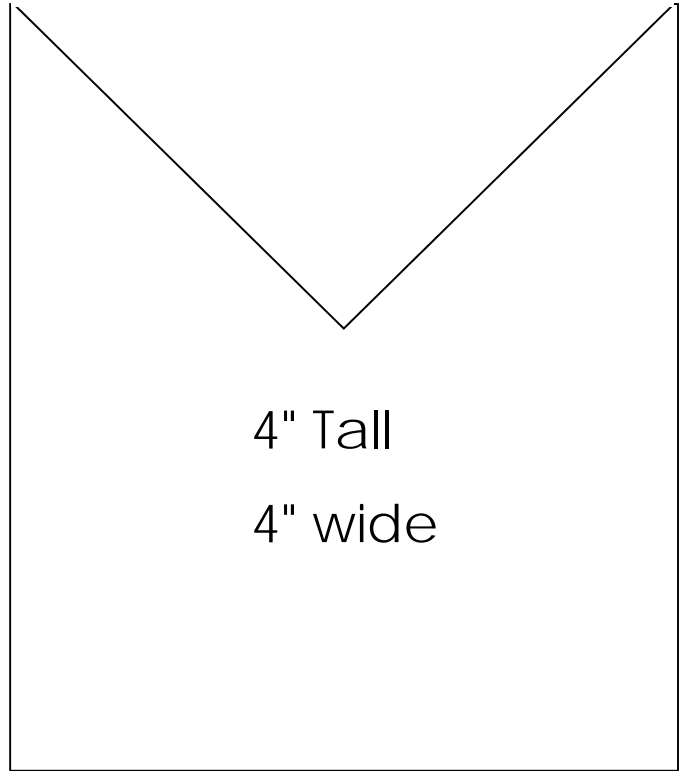

BLACK WOOD CATS

Size patterns for 2x4s or
1 x 4s. (Cats can be made
any size however.)

4" Tall
4" wide

6" Tall
4" wide

5" Tall
4" wide