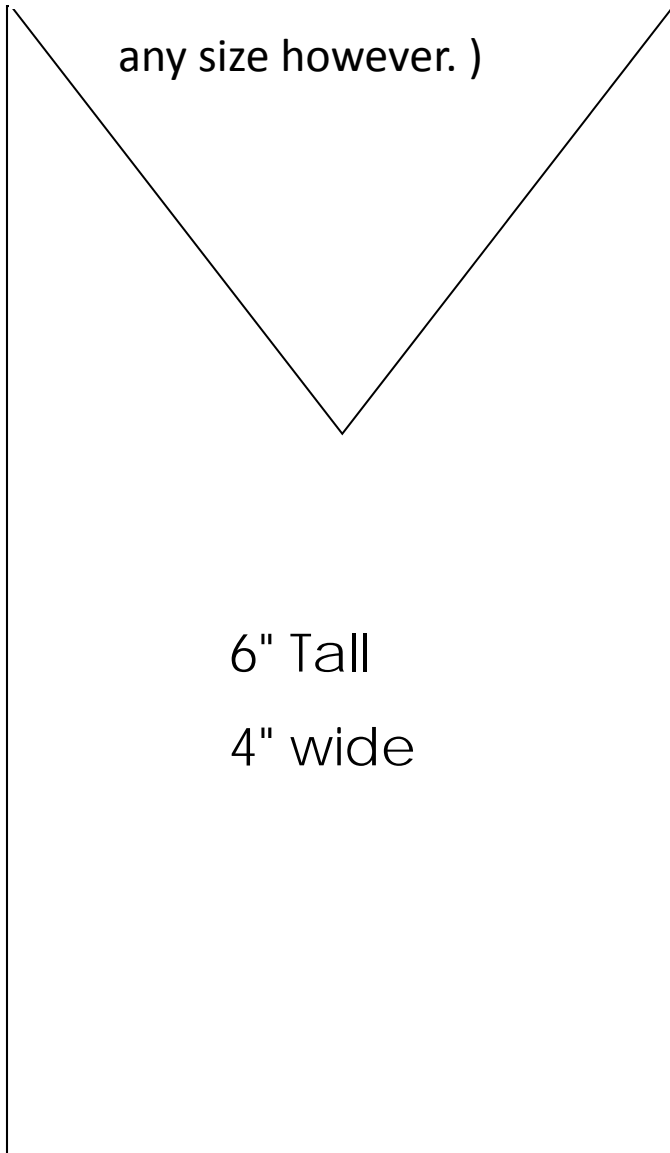

BLACK WOOD CATS

Size patterns for 2x4s or
1 x 4s. (Cats can be made
any size however.)

4" Tall
4" wide

6" Tall
4" wide

5" Tall
4" wide